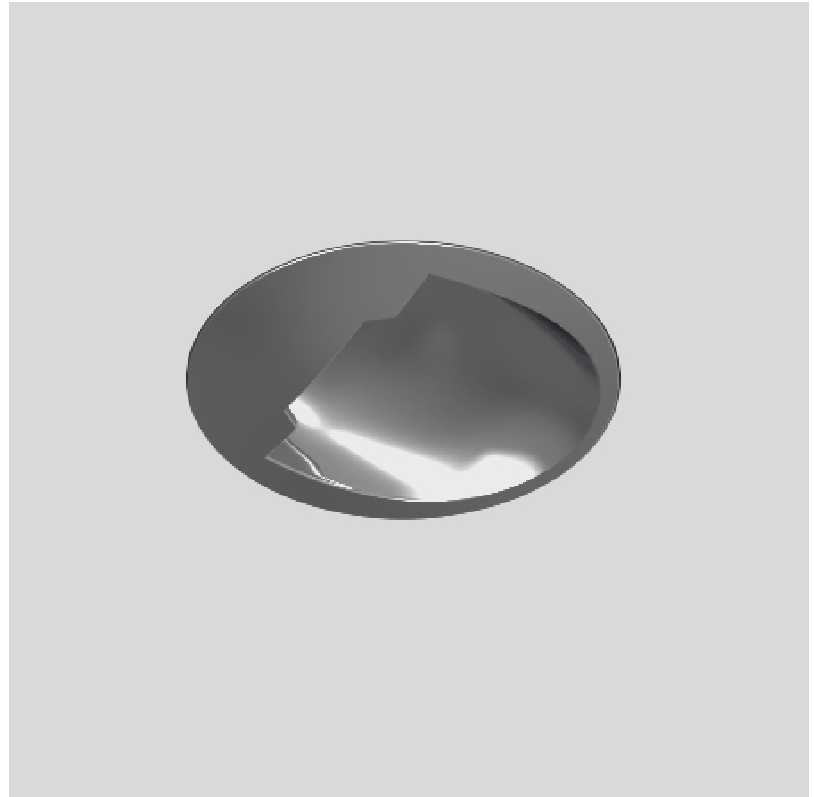

GENERAL

Series: Bioniq Evo Round Wallwash
Partner: Prolicht
Division: Architectural
Installation: Trimless
Product Type: Wallwash
Mounting Location: Ceiling
Light Distribution: Adjustable / Asymmetric

PHYSICAL

Shape: Round
Diameter (mm): 48
Diameter (in): 1 7/8
Height (mm): 90
Depth (mm): 100
Height (in): 3 9/16
Depth (in): 3 15/16
Ceiling Thickness (mm): 10 - 50
Ceiling Thickness (in): 3/8 - 1 15/16
Weight (kg): 0.2
Fixture Finish: [SSR / BKV / CWI / CRY / HAB / UFT / ITA / RUA / FTG / MYG / LOD / PUS / FRO / FUP / KIA / POP / BLS / SPG / MEY / GOH / CHC / COM / ABZ / JAG / OBR / MOS / ROR](#)
Fixture Material: Extruded Aluminum
Cut-out Measurements: Ø 55mm/2 3/16"

ELECTRICAL

Lamp Type: LED (Zhaga Standard)
Input Wattage (W): 6
Total Output Wattage (W): 5.5
Dimming: [Non-dimming / DALI Dimming / MATTER Dimming](#)
Driver Included: No
Driver Location: Remote
Driver Type: Constant Current - Universal
Driver Class: Class 2
Constant Current (MA): 250mA
Upon Request: [0-10V Dimming / Phase Dimming](#)

LED

[Color Temperature (°K): 2400 / 2700 / 3000 / 3500 / 4000](#)
Max. Delivered Lumen (lm): Max 470
Nominal Lumen (lm): Max 828
CRI: >90 CRI
Efficiency (%): 85.5
Lamp Life (hrs): 50000

OPTICAL

Adjustability: [Rotational 350° / Tilt 30°](#)

RATINGS AND CERTIFICATIONS

Certified By: Certified for North American Standards
IP rating: IP65
Glare Rating: ≤ 10