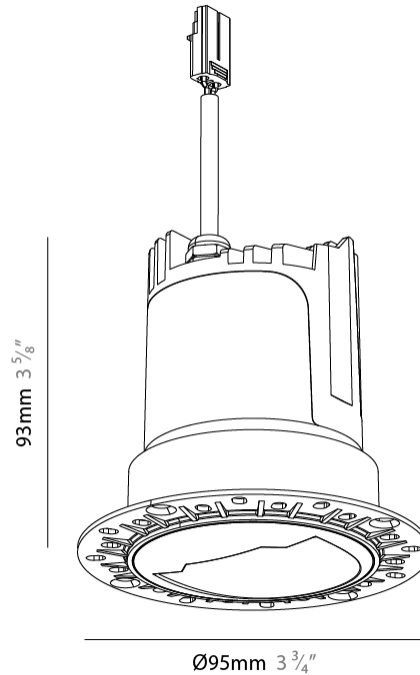

GENERAL

Series: Bioniq Evo Round Wallwash
Partner: Prolicht
Division: Architectural
Installation: Trimless
Product Type: Wallwash
Mounting Location: Ceiling
Light Distribution: Adjustable / Asymmetric

PHYSICAL

Shape: Round
Diameter (mm): 95
Diameter (in): 3 3/4
Height (mm): 93
Depth (mm): 105
Height (in): 3 5/8
Depth (in): 4 1/8
Ceiling Thickness (mm): 10 - 50
Ceiling Thickness (in): 3/8 - 1 15/16
Weight (kg): 0.2
Fixture Finish: SSR / BKV / CWI / CRY / HAB / UFT / ITA / RUA / FTG / MYG / LOD / PUS / FRO / FUP / KIA / POP / BLS / SPG / MEY / GOH / CHC / COM / ABZ / JAG / OBR / MOS / ROR
Fixture Material: Extruded Aluminum
Cut-out Measurements: Ø 75mm/2 15/16"

ELECTRICAL

Lamp Type: LED (Zhaga Standard)
Input Wattage (W): 10.9
Total Output Wattage (W): 10
Dimming: Non-dimming / DALI Dimming / MATTER Dimming
Driver Included: No
Driver Location: Remote
Driver Type: Constant Current - Universal
Driver Class: Class 2
Constant Current (MA): 350mA
Upon Request: 0-10V Dimming / Phase Dimming

LED

Color Temperature (°K): 2400 / 2700 / 3000 / 3500 / 4000
Max. Delivered Lumen (lm): Max 1029
Nominal Lumen (lm): Max 1771
CRI: >90 CRI
Efficiency (%): 85.5
Lamp Life (hrs): 50000

OPTICAL

Adjustability: Rotational 350° / Tilt 30°

RATINGS AND CERTIFICATIONS

Certified By: Certified for North American Standards
IP rating: IP65
Glare Rating: ≤ 10